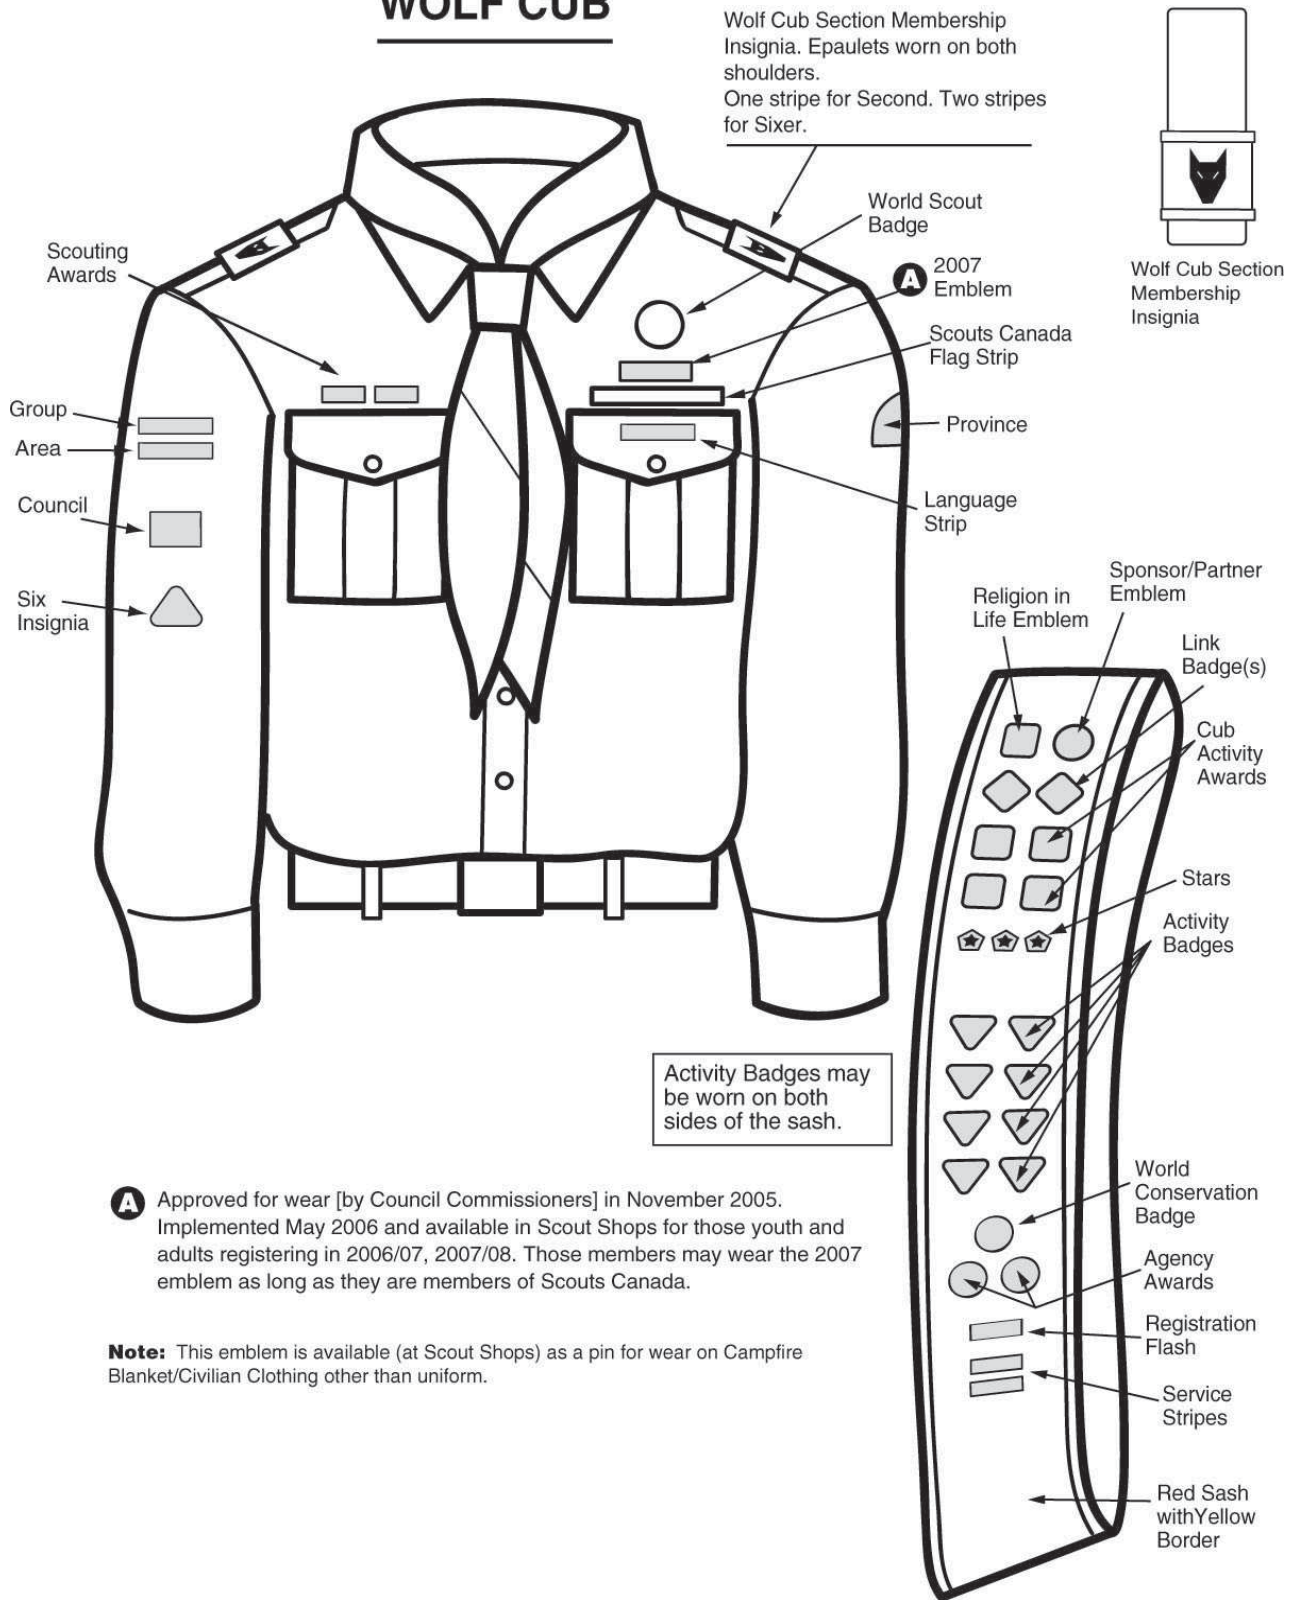

WOLF CUB

A Approved for wear [by Council Commissioners] in November 2005. Implemented May 2006 and available in Scout Shops for those youth and adults registering in 2006/07, 2007/08. Those members may wear the 2007 emblem as long as they are members of Scouts Canada.

Note: This emblem is available (at Scout Shops) as a pin for wear on Campfire Blanket/Civilian Clothing other than uniform.